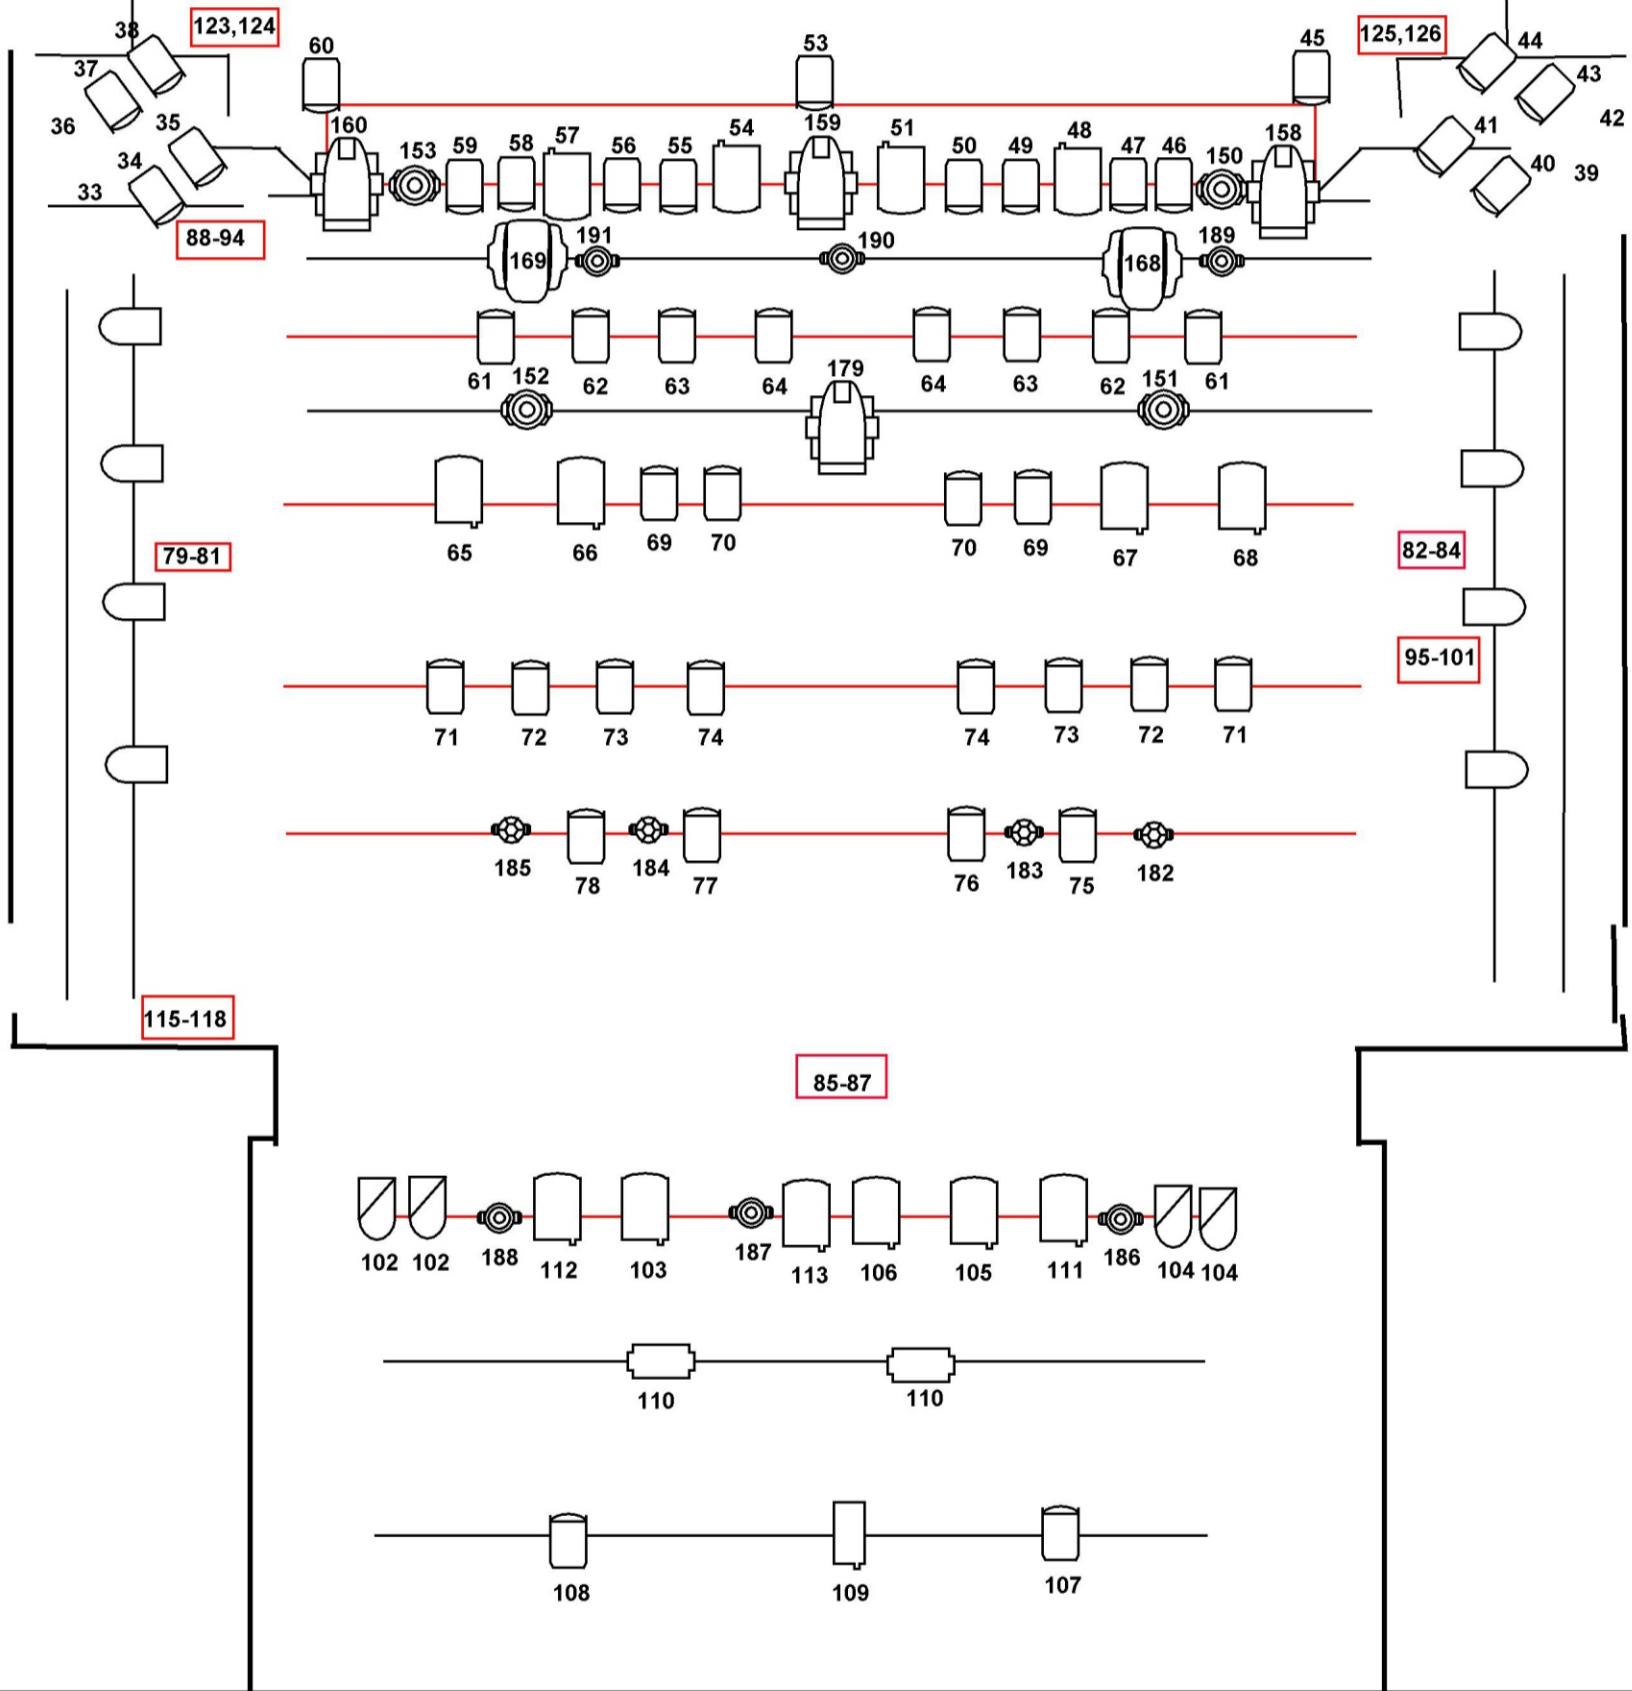

MASTER PLAN

Light Plot

Venue: MALA SCENA INK

Designer:

EXTRA FIXTURES

- 4X ROBE ACTOR 600
- 6X ROBE PERFECT
- 6X PROFILE 1k 22/50
- 2X PERFECT 150
- 4X RGBW PROFILE 36'
- 4X RGBW PROFILE 15-30'
- 8X RGBW LED BAR

- PAR64 CP62
- PAR64 CP61
- PAR64 CP60
- FLOOR CH

Key

Channel

- PC 2k
- PC 1k
- ROBE T1 PROFILE
- ROBE 350 BW
- CYC 1k
- par64 CP62
- par64 CP61
- ROBE MMX
- Robin 600
- ROBE 150 BW